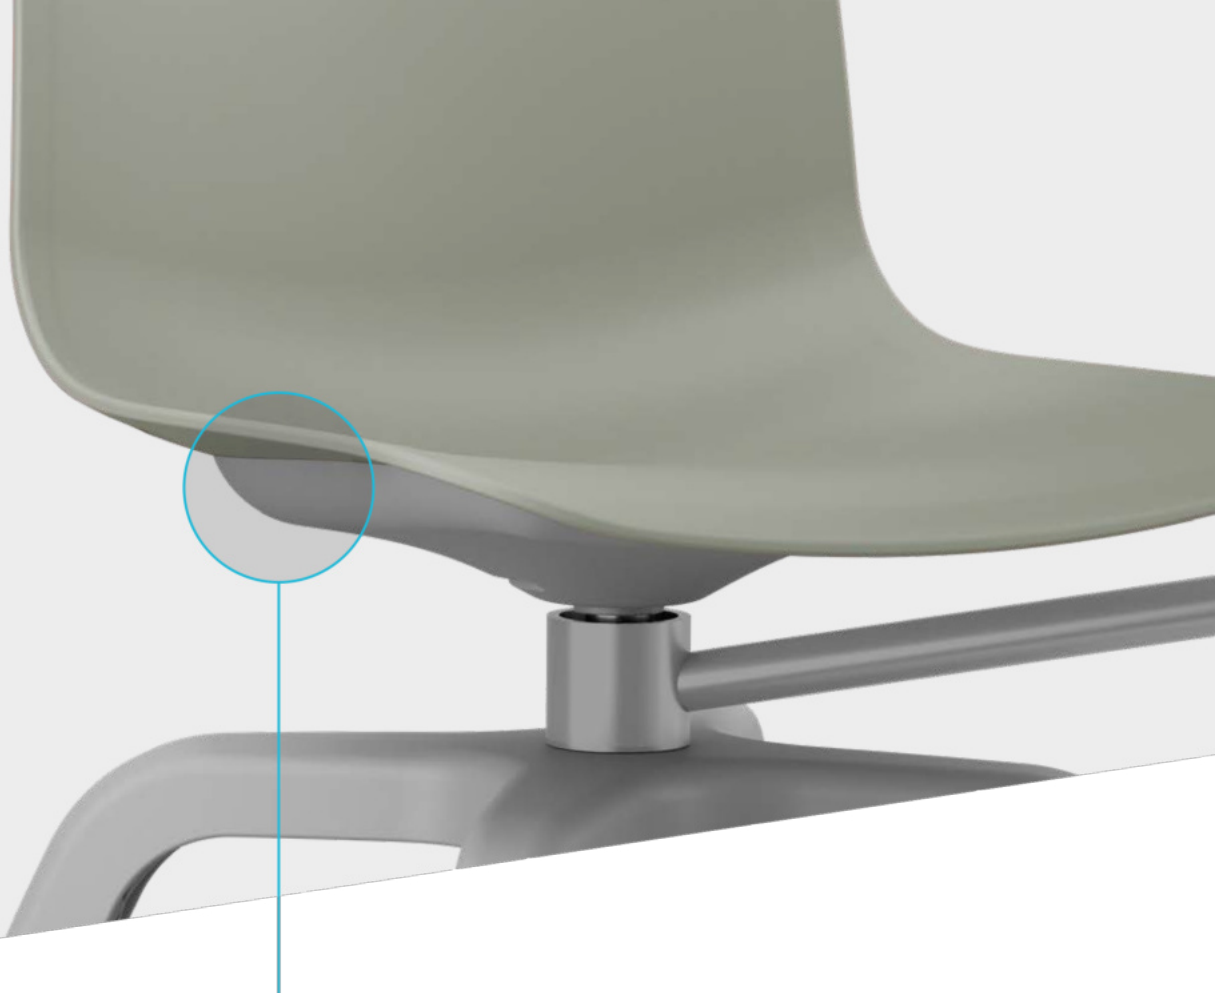

A **slim** seat, which takes up little space and at the same time is **durable**.

Ergonomic and extremely comfortable.  
Easy to clean thanks to its distinctive shell-shaped structure.

The design is minimalist: the **special plastic shell support plate** is perfectly integrated into the seat shell.