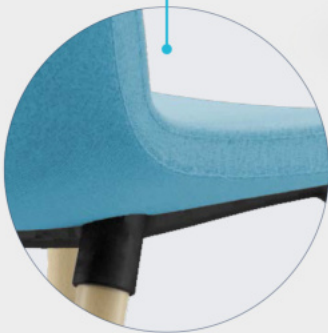

Restaurant

- foamed shell
- plastic shell
- wooden 4-legs frame