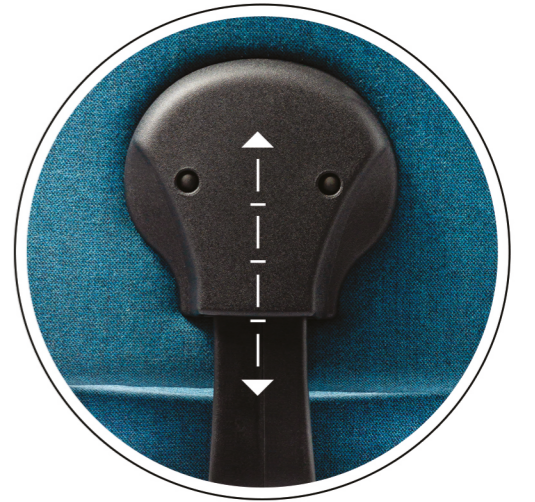

Aesthetic design and functionality are the features of the Quatro Soft chair. Each of the employees will adapt the chair to their needs, thanks to many functions of regulation and configuration of the model.

# Quatro soft

regulowany zagłówek  
adjustable Headrest

regulacja głębokości siedziska - opcja  
seat adjustment on depth - optional

wymienne siedzisko SWAP - opcja  
replaceable SWAP seat - optional

regulacja wysokości oparcia  
backrest height adjustment